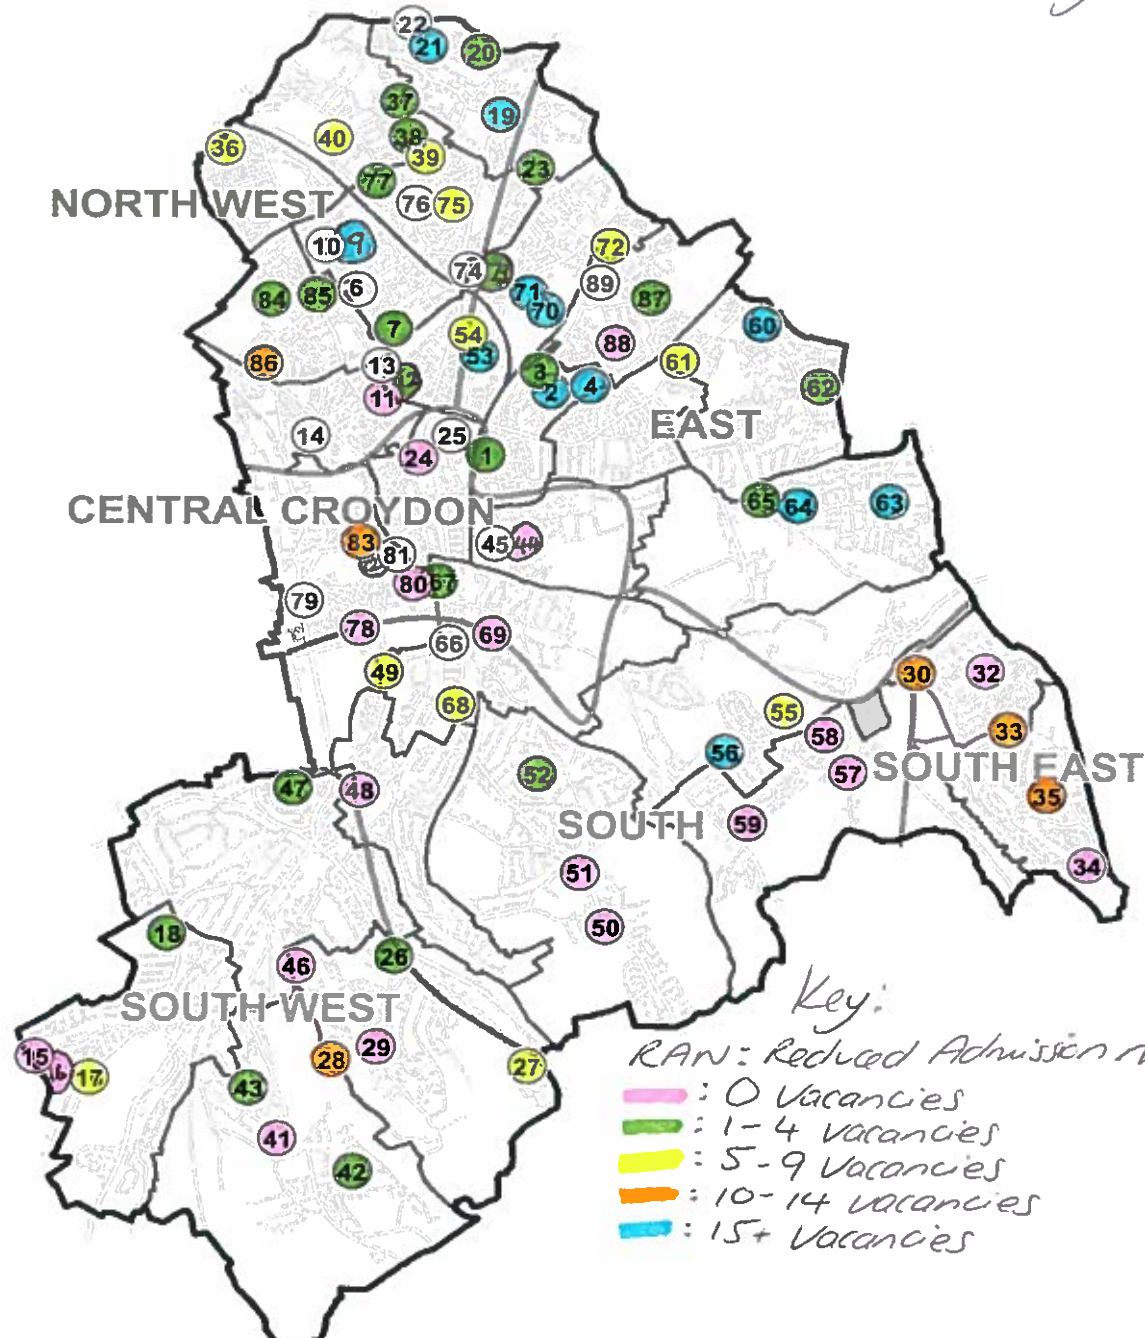

PRIMARY SCHOOLS BY WARD & PLANNING AREA 2018 - Vacancy Data

Addington West 1 Ark Oval Primary Academy 2 Davidson Primary Academy 3 The Robert Fitzroy Academy 4 The Woodside Academy - RAN: 90 - Bensham Manor 5 Whitehorse Manor Infant School - See 73 6 Whitehorse Manor Junior School - See 74 7 Ecclesbourne Primary School 8 Winterbourne Boys Academy 9 Winterbourne Infant School 10 Winterbourne Junior Girls' School - Broad Green 11 Chestnut Park Primary School 12 Elmwood Infant School 13 Elmwood Junior School 14 Kingsley Primary School - Coulsdon Town 15 Chipstead Valley Primary School 16 Smitham Primary School - RAN: 60 17 St Aldan's Catholic Primary School 18 Woodcote Primary School - Crystal Palace & Upper Norwood 19 All Saints C of E Primary School 20 Rockmount Primary School 21 St Joseph's RC Infant School 22 St Joseph's RC Junior School 23 Cypress Primary Academy - Fairfield 24 St Mary's Catholic Infant School 25 St Mary's Catholic Junior School	Kenley 26 Harris Primary Academy Kenley 27 Kenley Primary School 28 New Valley Primary School 29 The Hayes Primary School - New Addington North 30 Applegarth Academy 31 Castle Hill Academy 32 Good Shepherd Primary School 33 Tudor Academy 34 Fairchildes Primary School 35 Rowdown Primary School - Norbury & Pollards Hill 36 Norbury Manor Primary School - RAN: 60 - Norbury Park 37 Downsview Primary School 38 St Cyrian's Greek Orthodox 39 David Livingstone Academy 40 Kensington Avenue - Old Coulsdon 41 Coulsdon CofE Primary School 42 Keston Primary School 43 Oasis Academy Byron 44 Park Hill & Whitgift 45 Park Hill Junior School - Purley & Woodcote 46 Beaumont Primary School 47 Margaret Roper Catholic School - Purley Oaks & Riddlesdown 48 Christ Church CofE Primary School 49 Regina Coeli RC Primary School	Sanderstead 50 Atwood Primary Academy 51 Gresham Primary School 52 Ridgeway Primary School - Selhurst 53 Broadmead Primary Academy 54 The Crescent Primary School - Selsdon & Addington Village 55 Gilbert Scott Primary School 56 Selsdon Primary School & Nursery - Selsdon Vale & Forestdale 57 Courtwood Primary School 58 Forestdale Primary School 59 Greenvale Primary School - Shirley North 60 Monks Orchard Primary & Nursery - RAN: 60 61 Oasis Academy Shirley Park 62 Orchard Way Primary School - Shirley South 63 Forest Academy 64 Harris Primary Academy Benson 65 St John's CofE Primary School - South Croydon 66 Harris Primary Academy Haling Park 67 Heathfield Academy 68 Purley Oaks Primary School 69 St Peter's Primary School	South Norwood 70 Heavers Farm Primary School 71 St Chad's Catholic Primary School 72 St Mark's CofE Primary School 73 Whitehorse Manor Infant School 74 Whitehorse Manor Junior School - Thornton Heath 75 Beulah Infant School - RAN: 60 76 Beulah Junior School 77 St James The Great RC - Waddon 78 Aerodrome Primary Academy 79 Harris Primary Academy Purley Way 80 Howard Primary School 81 Krishna Avanti Primary School 82 The Minster Junior School 83 The Minster Nursery & Infant School - West Thornton 84 Gonville Academy 85 Paxton Academy Sports & Science - RAN: 30 86 West Thornton Primary Academy - Woodside 87 Oasis Academy Ryelands 88 St Thomas Becket Primary School 89 The South Norwood Academy