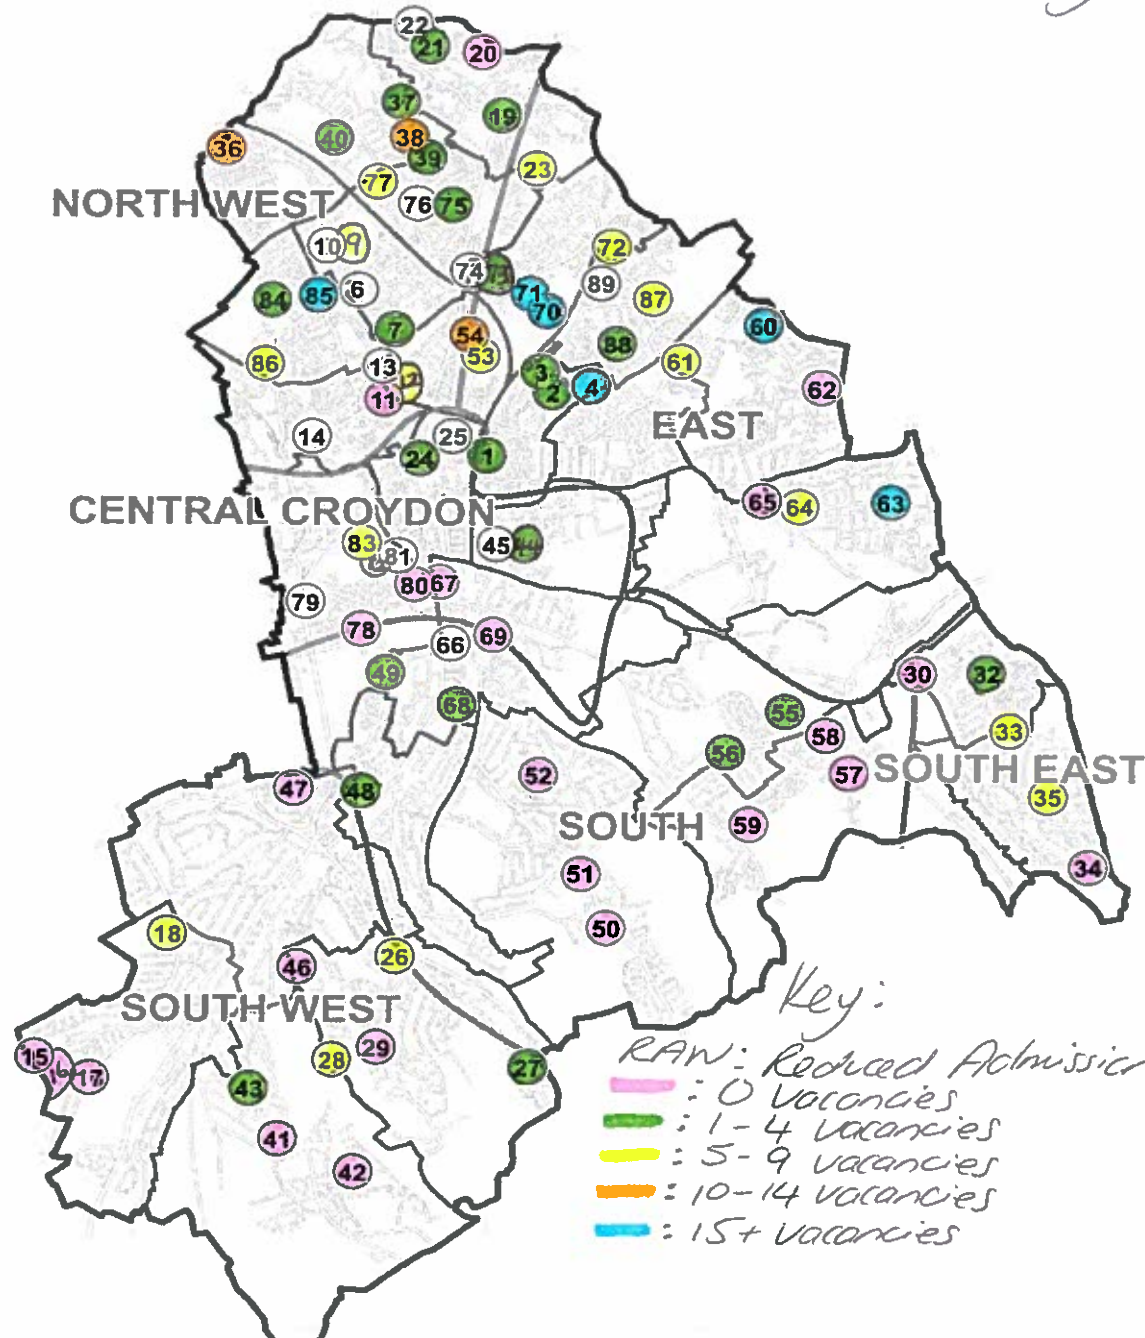

PRIMARY SCHOOLS BY WARD & PLANNING AREA 2018 - Vacancy Data

Key:
RAN: Reduced Admission Number
: 0 Vacancies
: 1-4 Vacancies
: 5-9 Vacancies
: 10-14 Vacancies
: 15+ Vacancies