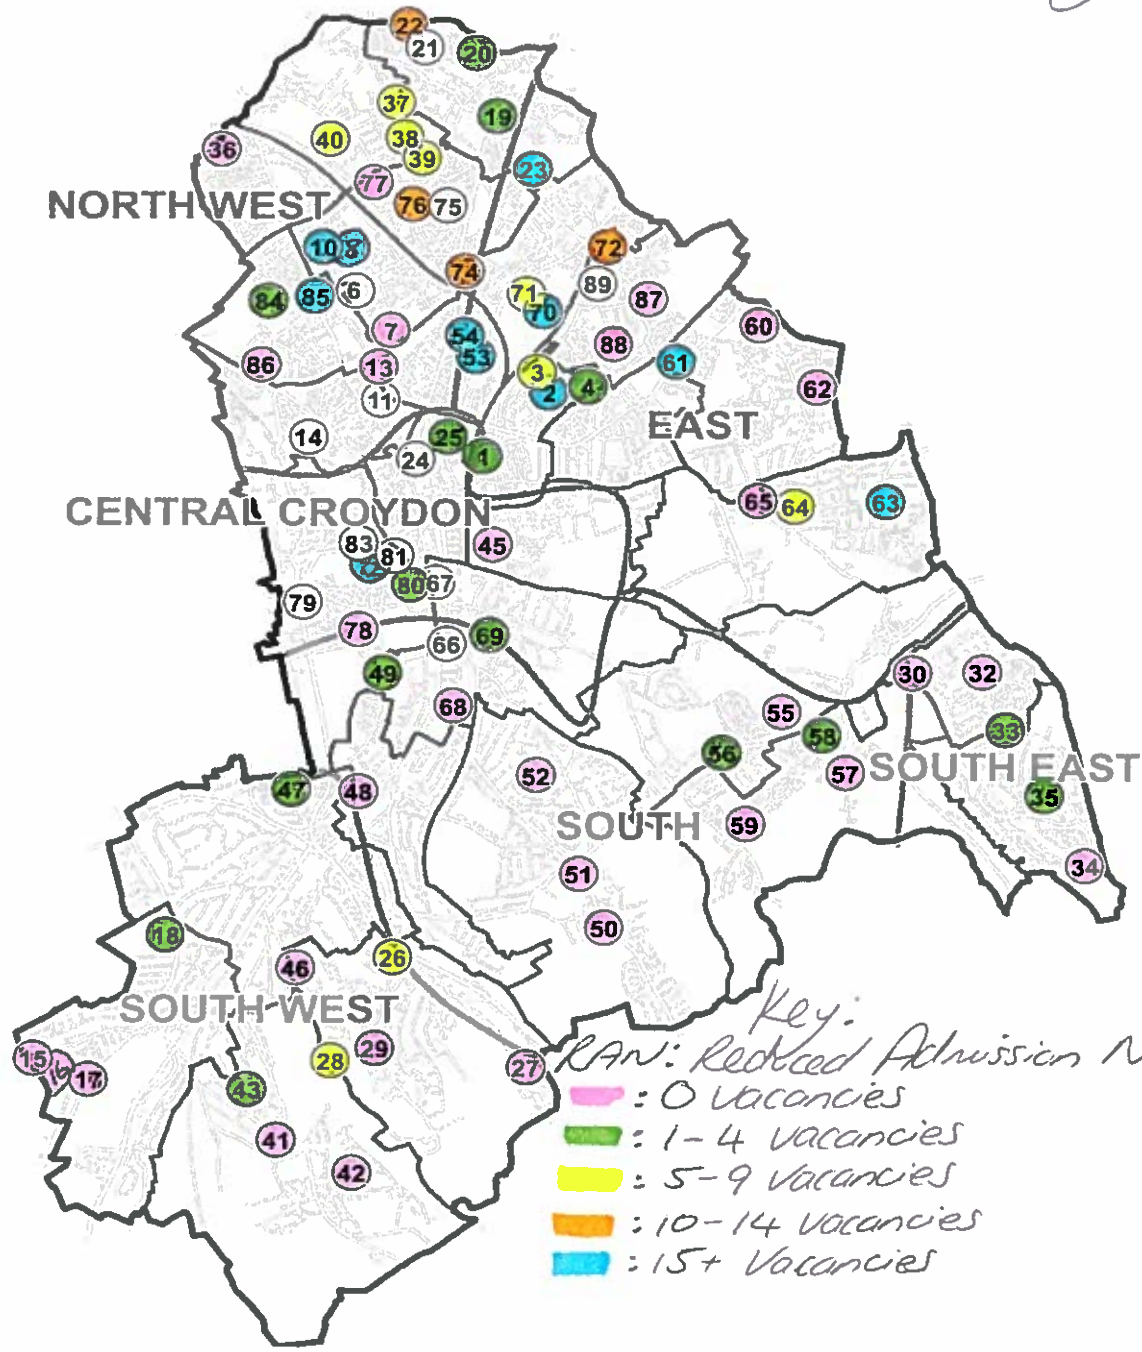

PRIMARY SCHOOLS BY WARD & PLANNING AREA 2018 - Vacancy Data

Key:
RAN: Reduced Admission Number
Pink = 0 Vacancies
Green = 1-4 Vacancies
Yellow = 5-9 Vacancies
Orange = 10-14 Vacancies
Blue = 15+ Vacancies

YMER
MEX

- Addington West
- 1 Ark Oval Primary Academy
- 2 Davidson Primary Academy
- 3 The Robert Fitzroy Academy - RAN: 90
- 4 The Woodside Academy - RAN: 90
- Bensham Manor
- 5 Whitehorse Manor Infant School - please see 73
- 6 Whitehorse Manor Junior School - please see 74
- 7 Ecclesbourne Primary School
- 8 Winterbourne Boys Academy
- 9 Winterbourne Infant School
- 10 Winterbourne Junior Girls' School
- Broad Green
- 11 Chestnut Park Primary School
- 12 Elmwood Infant School
- 13 Elmwood Junior School
- 14 Kingsley Primary School
- Coulsdon Town
- 15 Chipstead Valley Primary School
- 16 Smitham Primary School
- 17 St Aldan's Catholic Primary School
- 18 Woodcote Primary School
- Crystal Palace & Upper Norwood
- 19 All Saints C of E Primary School
- 20 Rockmount Primary School
- 21 St Joseph's RC Infant School
- 22 St Joseph's RC Junior School
- 23 Cypress Primary Academy
- Fairfield
- 24 St Mary's Catholic Infant School
- 25 St Mary's Catholic Junior School

- Kenley
- 26 Harris Primary Academy Kenley
- 27 Kenley Primary School
- 28 New Valley Primary School
- 29 The Hayes Primary School
- New Addington North
- 30 Applegarth Academy
- 31 Castle Hill Academy
- 32 Good Shepherd Primary School
- 33 Tudor Academy
- 34 Fairchildes Primary School
- 35 Rowdown Primary School
- Norbury & Pollards Hill
- 36 Norbury Manor Primary School - RAN: 60
- Norbury Park
- 37 Downsview Primary School
- 38 St Cyprilan's Greek Orthodox
- 39 David Livingstone Academy
- 40 Kensington Avenue
- Old Coulsdon
- 41 Coulsdon CoFE Primary School
- 42 Keston Primary School
- 43 Oasis Academy Byron
- Park Hill & Whitgift
- 44 Park Hill Infant School
- 45 Park Hill Junior School
- Purley & Woodcote
- 46 Beaumont Primary School
- 47 Margaret Roper Catholic School
- Purley Oaks & Riddlesdown
- 48 Christ Church CoFE Primary School
- 49 Regina Coeli RC Primary School

- Sanderstead
- 50 Atwood Primary Academy
- 51 Gresham Primary School
- 52 Ridgeway Primary School
- Selhurst
- 53 Broadmead Primary Academy
- 54 The Crescent Primary School
- Selsdon & Addington Village
- 55 Gilbert Scott Primary School
- 56 Selsdon Primary School & Nursery
- Selsdon Vale & Forestdale
- 57 Courtwood Primary School
- 58 Forestdale Primary School
- 59 Greenvale Primary School
- Shirley North
- 60 Monks Orchard Primary & Nursery - RAN: 65
- 61 Oasis Academy Shirley Park
- 62 Orchard Way Primary School
- Shirley South
- 63 Forest Academy
- 64 Harris Primary Academy Benson
- 65 St John's CoFE Primary School
- South Croydon
- 66 Harris Primary Academy Haling Park
- 67 Heathfield Academy
- 68 Purley Oaks Primary School
- 69 St Peter's Primary School