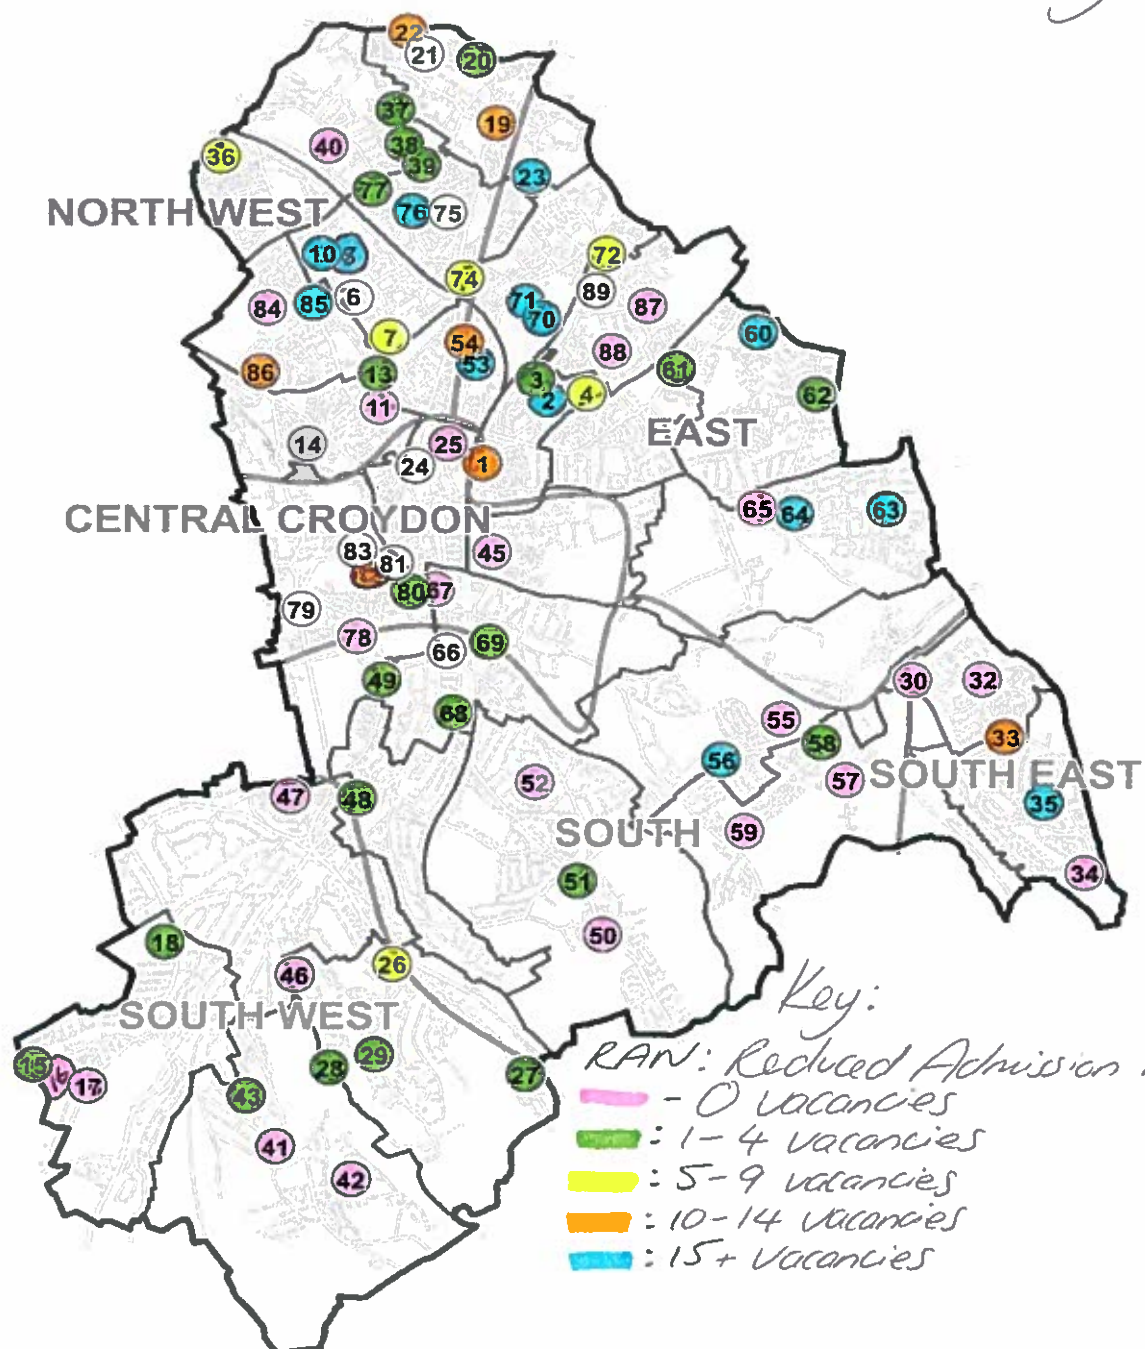

PRIMARY SCHOOLS BY WARD & PLANNING AREA 2018 - *Vacancy Data*

Key:
RAN: Reduced Admission Number
- 0 vacancies
- 1-4 vacancies
- 5-9 vacancies
- 10-14 vacancies
- 15+ vacancies

1. *imex -*
   imex -
2. Addington West
   - 1 Ark Oval Primary Academy
   - 2 Davidson Primary Academy
   - 3 The Robert Fitzroy Academy
   - 4 The Woodside Academy - RAN: 90
   - Bensham Manor
   - 5 Whitehorse Manor Infant School - see 73
   - 6 Whitehorse Manor Junior School - see 74
   - 7 Ecclesbourne Primary School
   - 8 Winterbourne Boys Academy
   - 9 Winterbourne Infant School
   - 10 Winterbourne Junior Girls' School
   - Broad Green
   - 11 Chestnut Park Primary School
   - 12 Elmwood Infant School
   - 13 Elmwood Junior School
   - 14 Kingsley Primary School
   - Coulsdon Town
   - 15 Chipstead Valley Primary School
   - 16 Smltham Primary School
   - 17 St Aidan's Catholic Primary School
   - 18 Woodcote Primary School
   - Crystal Palace & Upper Norwood
   - 19 All Saints C of E Primary School
   - 20 Rockmount Primary School
   - 21 St Joseph's RC Infant School
   - 22 St Joseph's RC Junior School
   - 23 Cypress Primary Academy
   - Fairfield
   - 24 St Mary's Catholic Infant School
   - 25 St Mary's Catholic Junior School

- Kenley
- 26 Harris Primary Academy Kenley
- 27 Kenley Primary School
- 28 New Valley Primary School
- 29 The Hayes Primary School
- New Addington North
- 30 Applegarth Academy
- 31 Castle Hill Academy
- 32 Good Shepherd Primary School
- 33 Tudor Academy
- 34 Falchildes Primary School
- 35 Rowdown Primary School
- Norbury & Pollards Hill
- 36 Norbury Manor Primary School - RAN: 60
- Norbury Park
- 37 Downsview Primary School
- 38 St Cyrian's Greek Orthodox
- 39 David Livingstone Academy
- 40 Kensington Avenue - RAN: 60
- Old Coulsdon
- 41 Coulsdon CofE Primary School
- 42 Keston Primary School
- 43 Oasis Academy Byron
- Park Hill & Whitgift
- 44 Park Hill Infant School
- 45 Park Hill Junior School
- Purley & Woodcote
- 46 Beaumont Primary School
- 47 Margaret Roper Catholic School
- Purley Oaks & Riddlesdown
- 48 Christ Church CofE Primary School
- 49 Regina Coeli RC Primary School

- Sanderstead
- 50 Atwood Primary Academy
- 51 Gresham Primary School
- 52 Ridgeway Primary School
- Selhurst
- 53 Broadmead Primary Academy
- 54 The Crescent Primary School
- Selsdon & Addington Village
- 55 Gilbert Scott Primary School
- 56 Selsdon Primary School & Nursery
- Selsdon Vale & Forestdale
- 57 Courtwood Primary School
- 58 Forestdale Primary School
- 59 Greenvale Primary School
- Shirley North
- 60 Monks Orchard Primary & Nursery
- 61 Oasis Academy Shirley Park
- 62 Orchard Way Primary School
- Shirley South
- 63 Forest Academy
- 64 Harris Primary Academy Benson
- 65 St John's CofE Primary School
- South Croydon
- 66 Harris Primary Academy Haling Park
- 67 Heathfield Academy - RAN: 30
- 68 Purley Oaks Primary School
- 69 St Peter's Primary School