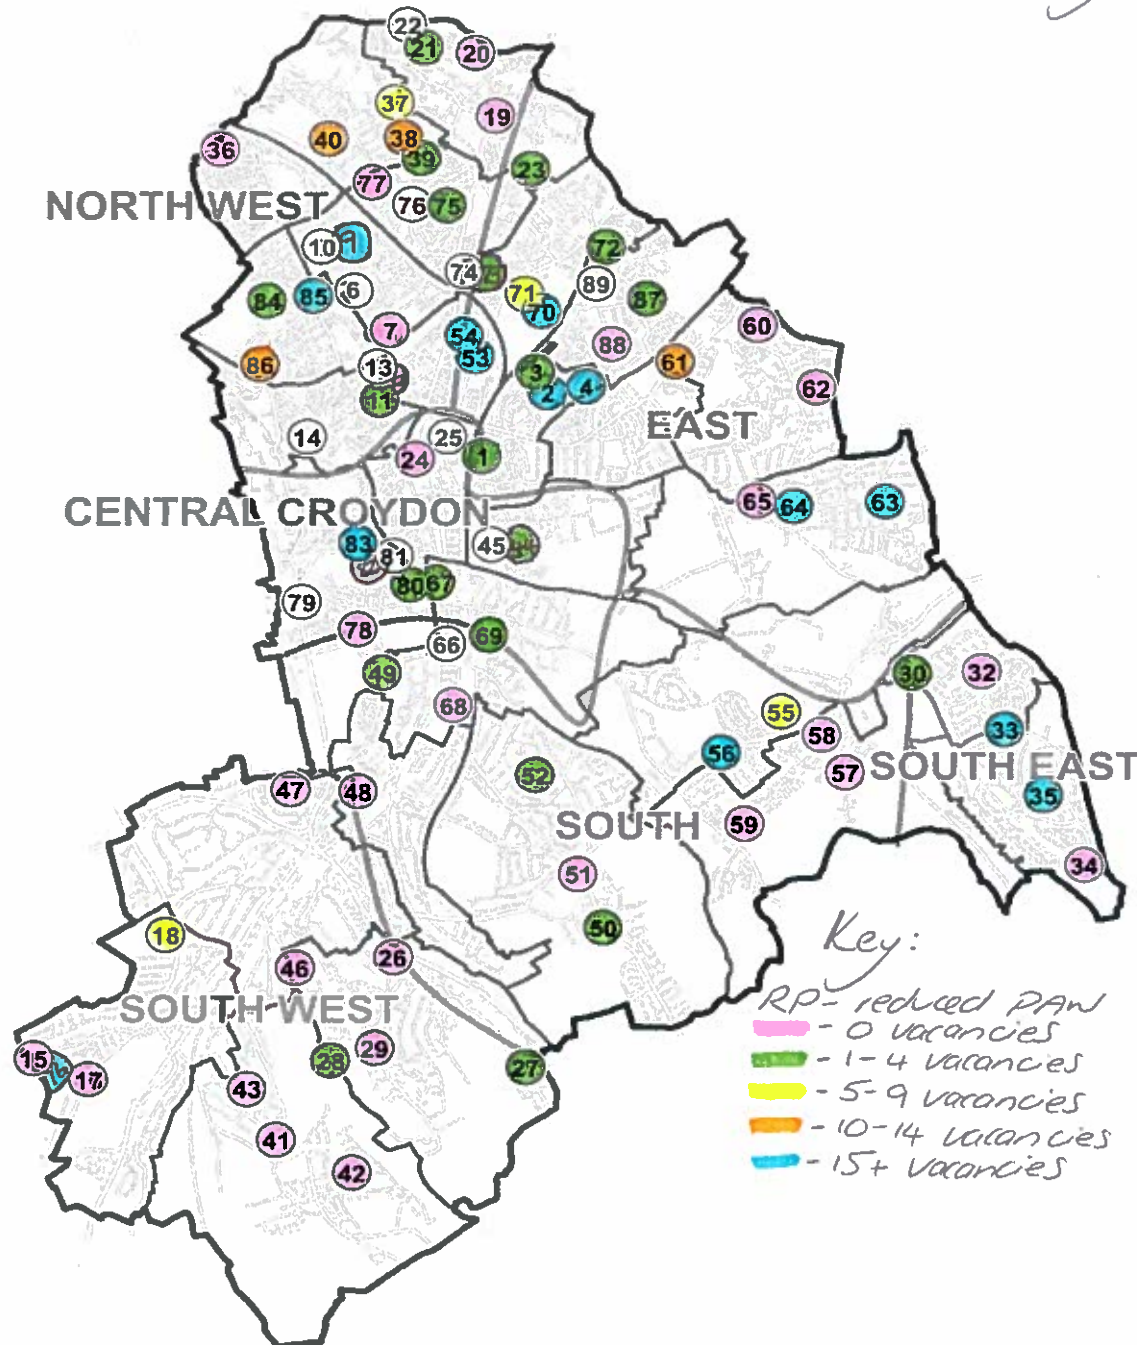

PRIMARY SCHOOLS BY WARD & PLANNING AREA 2018 - Vacancy Data

Key:
 RP - reduced PAW
 - 0 vacancies
 - 1-4 vacancies
 - 5-9 vacancies
 - 10-14 vacancies
 - 15+ vacancies

- | | | | |
|--|---|---|---|
| <p>Addington West</p> <ul style="list-style-type: none"> 1 Ark Oval Primary Academy 2 Davidson Primary Academy 3 The Robert Fitzroy Academy - RP: 90 4 The Woodside Academy - RP: 90 <p>Bensham Manor</p> <ul style="list-style-type: none"> 5 Whitehorse Manor Infant School - please see T3 6 Whitehorse Manor Junior School - please see T4 7 Ecclesbourne Primary School 8 Winterbourne Boys Academy 9 Winterbourne Infant School 10 Winterbourne Junior Girls' School <p>Broad Green</p> <ul style="list-style-type: none"> 11 Chestnut Park Primary School 12 Elmwood Infant School 13 Elmwood Junior School 14 Kingsley Primary School <p>Coulsdon Town</p> <ul style="list-style-type: none"> 15 Chipstead Valley Primary School 16 Smitham Primary School 17 St Aidan's Catholic Primary School 18 Woodcote Primary School 19 Crystal Palace & Upper Norwood 20 All Saints C of E Primary School - RP: 30 21 Rockmount Primary School 22 St Joseph's RC Infant School 23 St Joseph's RC Junior School 24 Cypress Primary Academy <p>Fairfield</p> <ul style="list-style-type: none"> 24 St Mary's Catholic Infant School 25 St Mary's Catholic Junior School | <p>Kenley</p> <ul style="list-style-type: none"> 26 Harris Primary Academy Kenley 27 Kenley Primary School 28 New Valley Primary School 29 The Hayes Primary School <p>New Addington North</p> <ul style="list-style-type: none"> 30 Applegarth Academy 31 Castle Hill Academy 32 Good Shepherd Primary School 33 Tudor Academy 34 Fairchildes Primary School 35 Rowdown Primary School <p>Norbury & Pollards Hill</p> <ul style="list-style-type: none"> 36 Norbury Manor Primary School - RP: 60 37 Norbury Park 37 Downsview Primary School 38 St Cyprian's Greek Orthodox 39 David Livingstone Academy 40 Kensington Avenue 41 Old Coulsdon 42 Coulsdon CofE Primary School 43 Park Hill & Whitgift 44 Park Hill Infant School 45 Park Hill Junior School 46 Parley & Woodcote 46 Beaumont Primary School 47 Margaret Roper Catholic School 48 Purley Oaks & Riddlesdown 48 Christ Church CofE Primary School 49 Regina Coeli RC Primary School | <p>Sanderstead</p> <ul style="list-style-type: none"> 50 Atwood Primary Academy 51 Gresham Primary School 52 Ridgeway Primary School <p>Sehurst</p> <ul style="list-style-type: none"> 53 Broadmead Primary Academy 54 The Crescent Primary School 55 Selsdon & Addington Village 56 Gilbert Scott Primary School 56 Selsdon Primary School & Nursery 57 Selsdon Vale & Forestdale 58 Forestdale Primary School 59 Greenvale Primary School <p>Shirley North</p> <ul style="list-style-type: none"> 60 Monks Orchard Primary & Nursery - RP: 30 61 Oasis Academy Shirley Park 62 Orchard Way Primary School <p>Shirley South</p> <ul style="list-style-type: none"> 63 Forest Academy 64 Harris Primary Academy Benson 65 St John's CofE Primary School 66 Harris Primary Academy Haling Park 67 Heathfield Academy 68 Purley Oaks Primary School 69 St Peter's Primary School | <p>South Norwood</p> <ul style="list-style-type: none"> 70 Heavers Farm Primary School 71 St Chad's Catholic Primary School 72 St Mark's CofE Primary School 73 Whitehorse Manor Junior School 74 The Minster Junior School <p>Thornton Heath</p> <ul style="list-style-type: none"> 75 Beulah Infant School - RP: 60 76 Beulah Junior School 77 St James The Great RC <p>Waddon</p> <ul style="list-style-type: none"> 78 Aerodrome Primary Academy 79 Harris Primary Academy Purley Way 80 Howard Primary School 81 Krishna Avanti Primary School 82 The Minster Junior School 83 The Minster Nursery & Infant School <p>West Thornton</p> <ul style="list-style-type: none"> 84 Gonville Academy 85 Paxton Academy Sports & Science - RP: 60 86 West Thornton Primary Academy 87 Woodside 87 Oasis Academy Ryelands 88 St Thomas Becket Primary School 89 The South Norwood Academy |
|--|---|---|---|