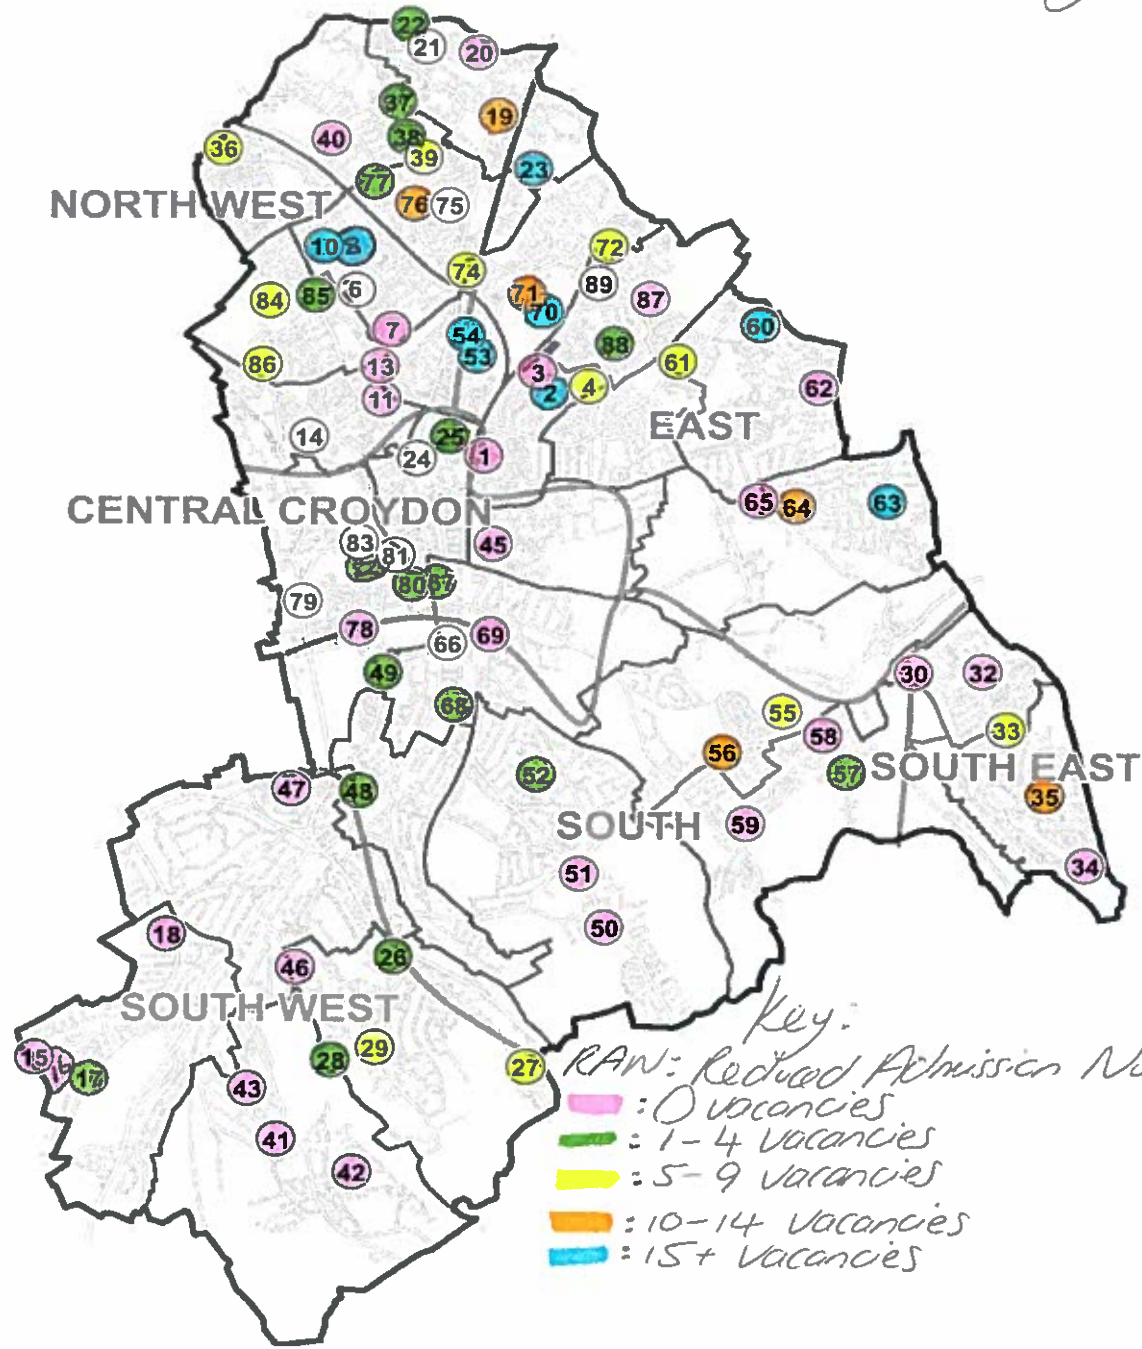

PRIMARY SCHOOLS BY WARD & PLANNING AREA 2018 - Vacancy Data

Key:
RAN: Reduced Admission Number
Pink: 0 vacancies
Green: 1-4 vacancies
Yellow: 5-9 vacancies
Orange: 10-14 vacancies
Blue: 15+ vacancies

- Addington West
- 1 Ark Oval Primary Academy
- 2 Davidson Primary Academy
- 3 The Robert Fitzroy Academy - RAN: 90
- 4 The Woodside Academy - RAN: 90
- Bensham Manor
- 5 Whitehorse Manor Infant School - see 13
- 6 Whitehorse Manor Junior School - see 74
- 7 Ecclesbourne Primary School
- 8 Winterbourne Boys Academy
- 9 Winterbourne Infant School
- 10 Winterbourne Junior Girls' School
- Broad Green
- 11 Chestnut Park Primary School - RAN: 60
- 12 Elmwood Infant School
- 13 Elmwood Junior School
- 14 Kingsley Primary School
- Coulsdon Town
- 15 Chipstead Valley Primary School
- 16 Smitham Primary School
- 17 St Aldan's Catholic Primary School
- 18 Woodcote Primary School
- Crystal Palace & Upper Norwood
- 19 All Saints C of E Primary School
- 20 Rockmount Primary School
- 21 St Joseph's RC Infant School
- 22 St Joseph's RC Junior School
- 23 Cypress Primary Academy
- Fairfield
- 24 St Mary's Catholic Infant School
- 25 St Mary's Catholic Junior School

- Kenley
- 26 Harris Primary Academy Kenley
- 27 Kenley Primary School
- 28 New Valley Primary School
- 29 The Hayes Primary School
- New Addington North
- 30 Applegarth Academy
- 31 Castle Hill Academy
- 32 Good Shepherd Primary School
- 33 Tudor Academy
- 34 Falchides Primary School
- 35 Rowdown Primary School
- Norbury & Polhards Hill
- 36 Norbury Manor Primary School RAN: 60
- Norbury Park
- 37 Downsview Primary School
- 38 St Cyprian's Greek Orthodox
- 39 David Livingstone Academy
- 40 Kensington Avenue
- Old Coulsdon
- 41 Coulsdon C of E Primary School
- 42 Keston Primary School
- 43 Oasis Academy Byron
- Park Hill & Whitgift
- 44 Park Hill Infant School
- 45 Park Hill Junior School
- Purley & Woodcote
- 46 Beaumont Primary School
- 47 Margaret Roper Catholic School
- Purley Oaks & Riddlesdown
- 48 Christ Church C of E Primary School
- 49 Regina Coeli RC Primary School

- Sanderstead
- 50 Atwood Primary Academy
- 51 Gresham Primary School
- 52 Ridgeway Primary School
- Selhurst
- 53 Broadmead Primary Academy
- 54 The Crescent Primary School
- Selsdon & Addington Village
- 55 Gilbert Scott Primary School
- 56 Selsdon Primary School & Nursery
- Selsdon Vale & Forestdale
- 57 Courtwood Primary School
- 58 Forestdale Primary School
- 59 Greenvale Primary School
- Shirley North
- 60 Monks Orchard Primary & Nursery
- 61 Oasis Academy Shirley Park
- 62 Orchard Way Primary School
- Shirley South
- 63 Forest Academy
- 64 Harris Primary Academy Benson
- 65 St John's C of E Primary School
- South Croydon
- 66 Harris Primary Academy Haling Park
- 67 Heathfield Academy
- 68 Purley Oaks Primary School
- 69 St Peter's Primary School