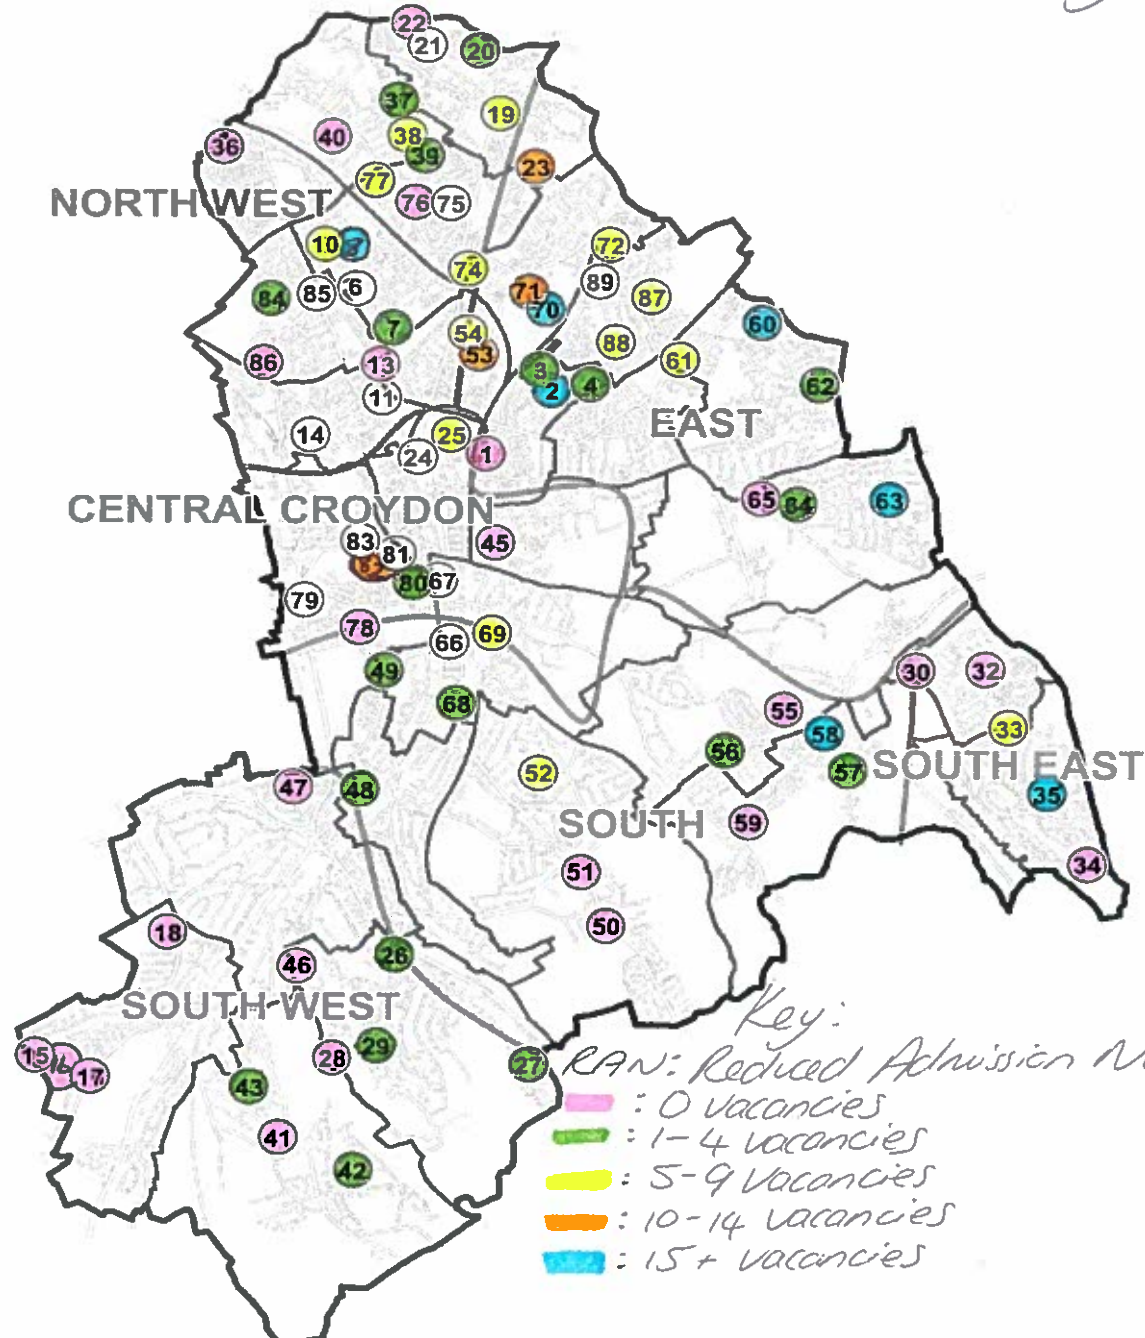

PRIMARY SCHOOLS BY WARD & PLANNING AREA 2018 - Vacancy Data

Key:
RAN: Reduced Admission Number
: 0 vacancies
: 1-4 vacancies
: 5-9 vacancies
: 10-14 vacancies
: 15+ vacancies

Addington West 1 Ark Oval Primary Academy 2 Davidson Primary Academy 3 The Robert Fitzroy Academy - RAN: 90 4 The Woodside Academy - RAN: 90 5 Whitehorse Manor Infant School - See 73 6 Whitehorse Manor Junior School - See 74 7 Ecclesbourne Primary School 8 Winterbourne Boys Academy 9 Winterbourne Infant School 10 Winterbourne Junior Girls' School 11 Chestnut Park Primary School 12 Elmwood Infant School 13 Elmwood Junior School 14 Kingsley Primary School 15 Chipstead Valley Primary School 16 Smitham Primary School 17 St Aidan's Catholic Primary School 18 Woodcote Primary School 19 All Saints C of E Primary School 20 Rockmount Primary School 21 St Joseph's RC Infant School 22 St Joseph's RC Junior School 23 Cypress Primary Academy 24 St Mary's Catholic Infant School 25 St Mary's Catholic Junior School	Kenley 26 Harris Primary Academy Kenley 27 Kenley Primary School 28 New Valley Primary School 29 The Hayes Primary School 30 Applegarth Academy 31 Castle Hill Academy 32 Good Shepherd Primary School 33 Tudor Academy 34 Fairchildes Primary School 35 Rowdown Primary School 36 Norbury Manor Primary School - RAN: 60 37 Downsview Primary School 38 St Cyprian's Greek Orthodox 39 David Livingstone Academy 40 Kensington Avenue 41 Coulsdon CofE Primary School 42 Keston Primary School 43 Oasis Academy Byron Park Hill & Whitgift 44 Park Hill Infant School 45 Park Hill Junior School 46 Beaumont Primary School 47 Margaret Roper Catholic School 48 Christ Church CofE Primary School 49 Regina Coeli RC Primary School	Sanderstead 50 Atwood Primary Academy 51 Gresham Primary School 52 Ridgeway Primary School 53 Broadmead Primary Academy 54 The Crescent Primary School 55 Gilbert Scott Primary School 56 Selsdon Primary School & Nursery 57 Courtwood Primary School 58 Forestdale Primary School 59 Greenvale Primary School 60 Monks Orchard Primary & Nursery 61 Oasis Academy Shirley Park 62 Orchard Way Primary School 63 Forest Academy 64 Harris Primary Academy Benton 65 St John's CofE Primary School 66 Harris Primary Academy Haling Park 67 Heathfield Academy 68 Purley Oaks Primary School 69 St Peter's Primary School	South Norwood 70 Heavers Farm Primary School 71 St Chad's Catholic Primary School 72 St Mark's CofE Primary School 73 Whitehorse Manor Infant School 74 Whitehorse Manor Junior School 75 Beulah Infant School 76 Beulah Junior School 77 St James The Great RC 78 Aerodrome Primary Academy 79 Harris Primary Academy Purley Way 80 Howard Primary School 81 Krishna Avanti Primary School 82 The Minster Junior School 83 The Minster Nursery & Infant School 84 Gonville Academy 85 Paxton Academy Sports & Science 86 West Thornton Primary Academy 87 Oasis Academy Ryelands 88 St Thomas Becket Primary School 89 The South Norwood Academy